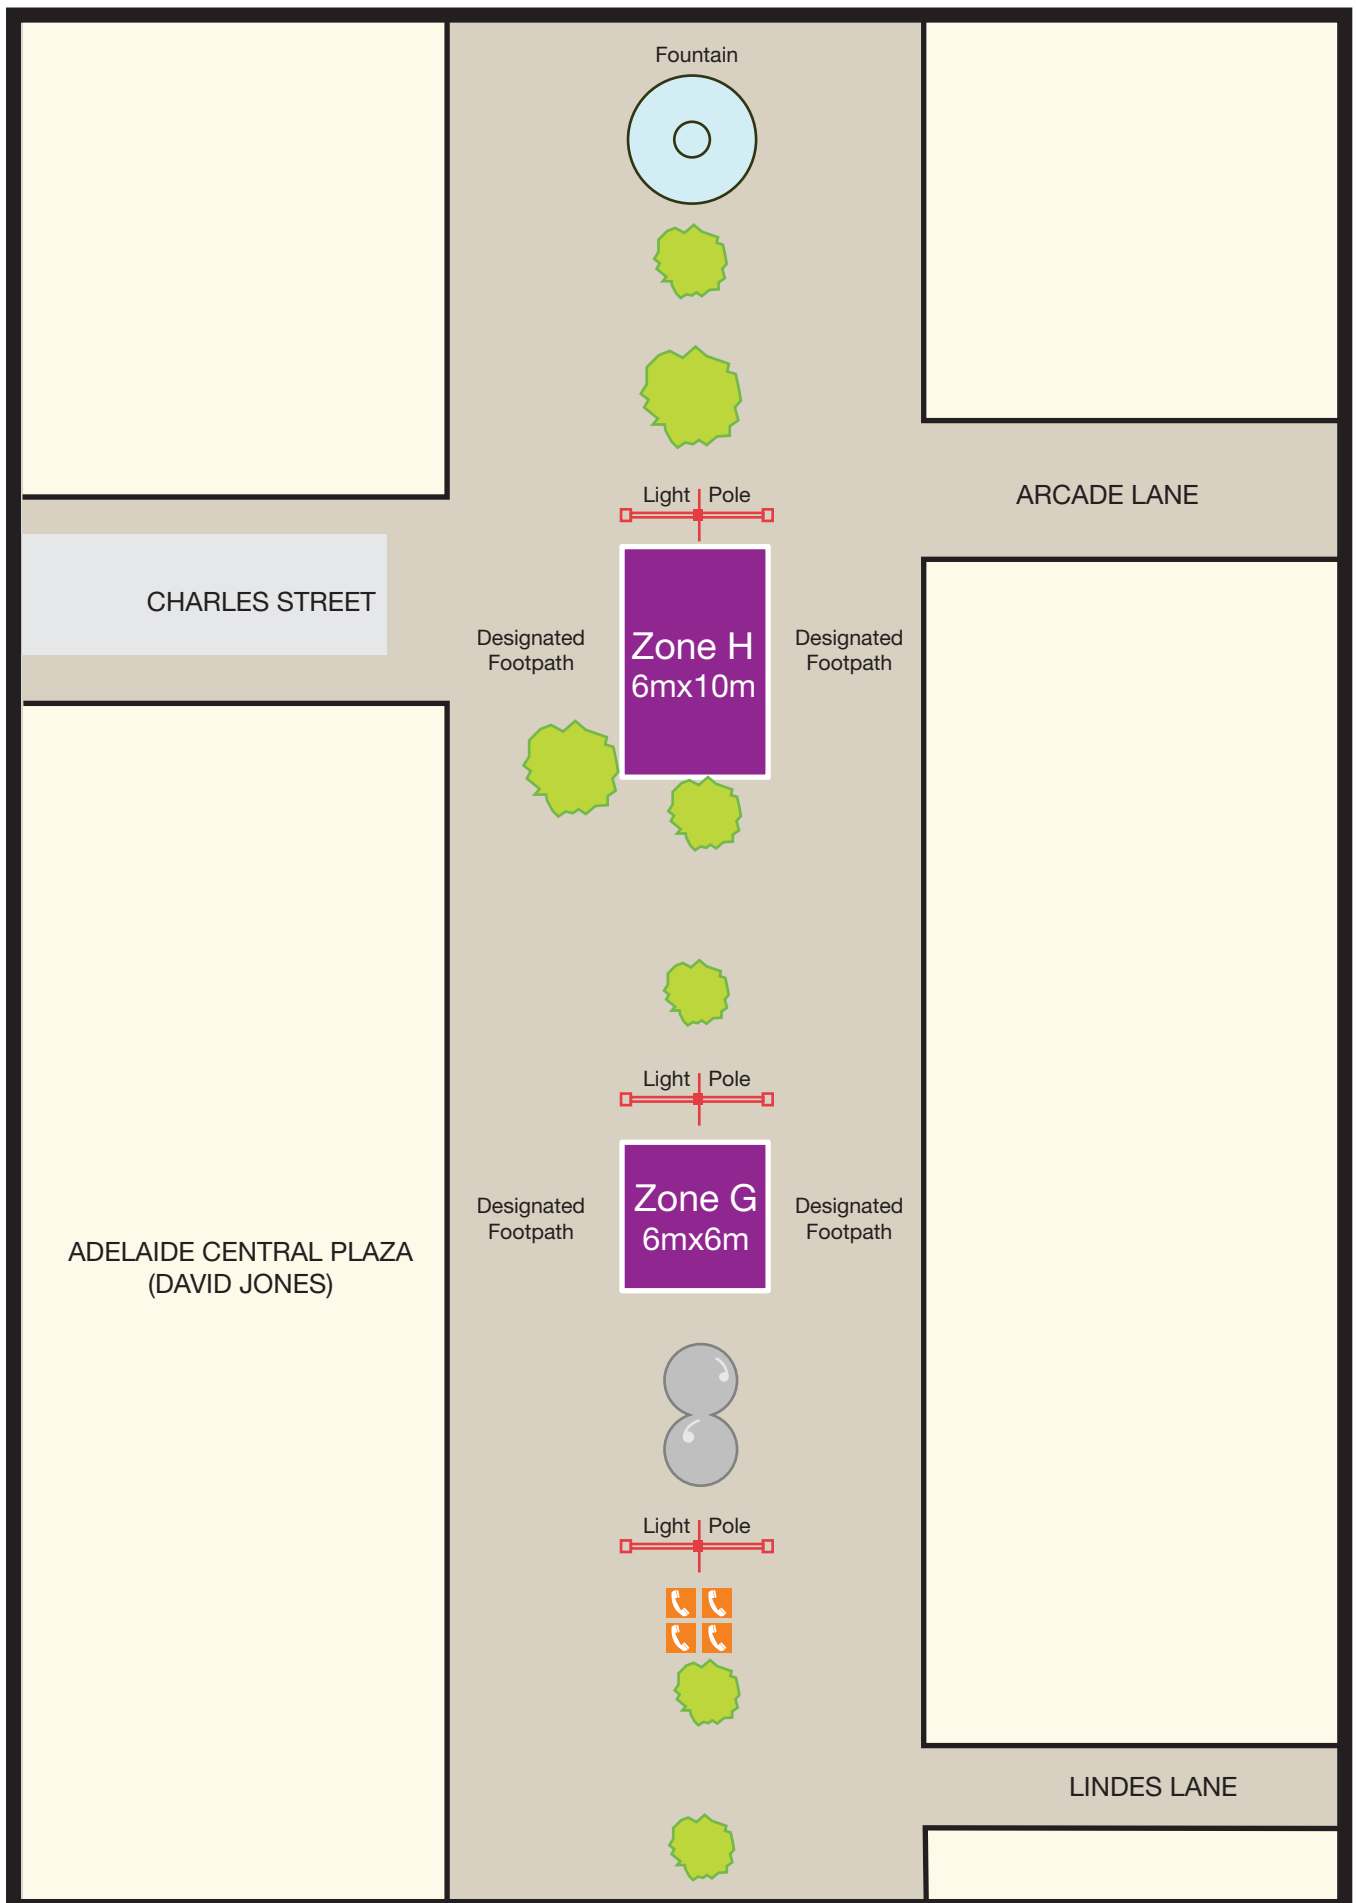

ZONES FOR HIRE

- Zone A ▶ Lush/My Size (6x4m)
- Zone B ▶ ZAMELS/James Place (6x6m)
- Zone C ▶ Stephens Place (6x10m)
- Zone D ▶ Rundle Mall Plaza (6x9m)
- Zone E ▶ Gawler Place Canopy (10x10m under canopy)
- Zone F ▶ Francis St (6x10m)
- Zone G ▶ Borders Books/Silver Balls (6x6m)
- Zone H ▶ Charles St (6x10m)
- Zone I ▶ Toys R Us (6x6m)
- Zone J ▶ Twin St (6x4m)
- Zone K ▶ Citi Centre Arcade (6x6m)

- | | | | | | |
|--------------------------|-------------------|----------------|-------------------|----------------------|-----------------|
| Automatic Teller machine | Public telephones | Parking | Baby care room | Tourist information | Tickets |
| Post Office | Taxi rank | Food Courts | Bass outlets | Information bollards | Landmarks |
| Mail Box | Hotels | Public toilets | Wheelchair Access | Garden/parks | Arcades/Centres |

ZONE E - GAWLER PLACE CANOPY

PULTENEY STREET

Designated
Footpath

Designated
Footpath