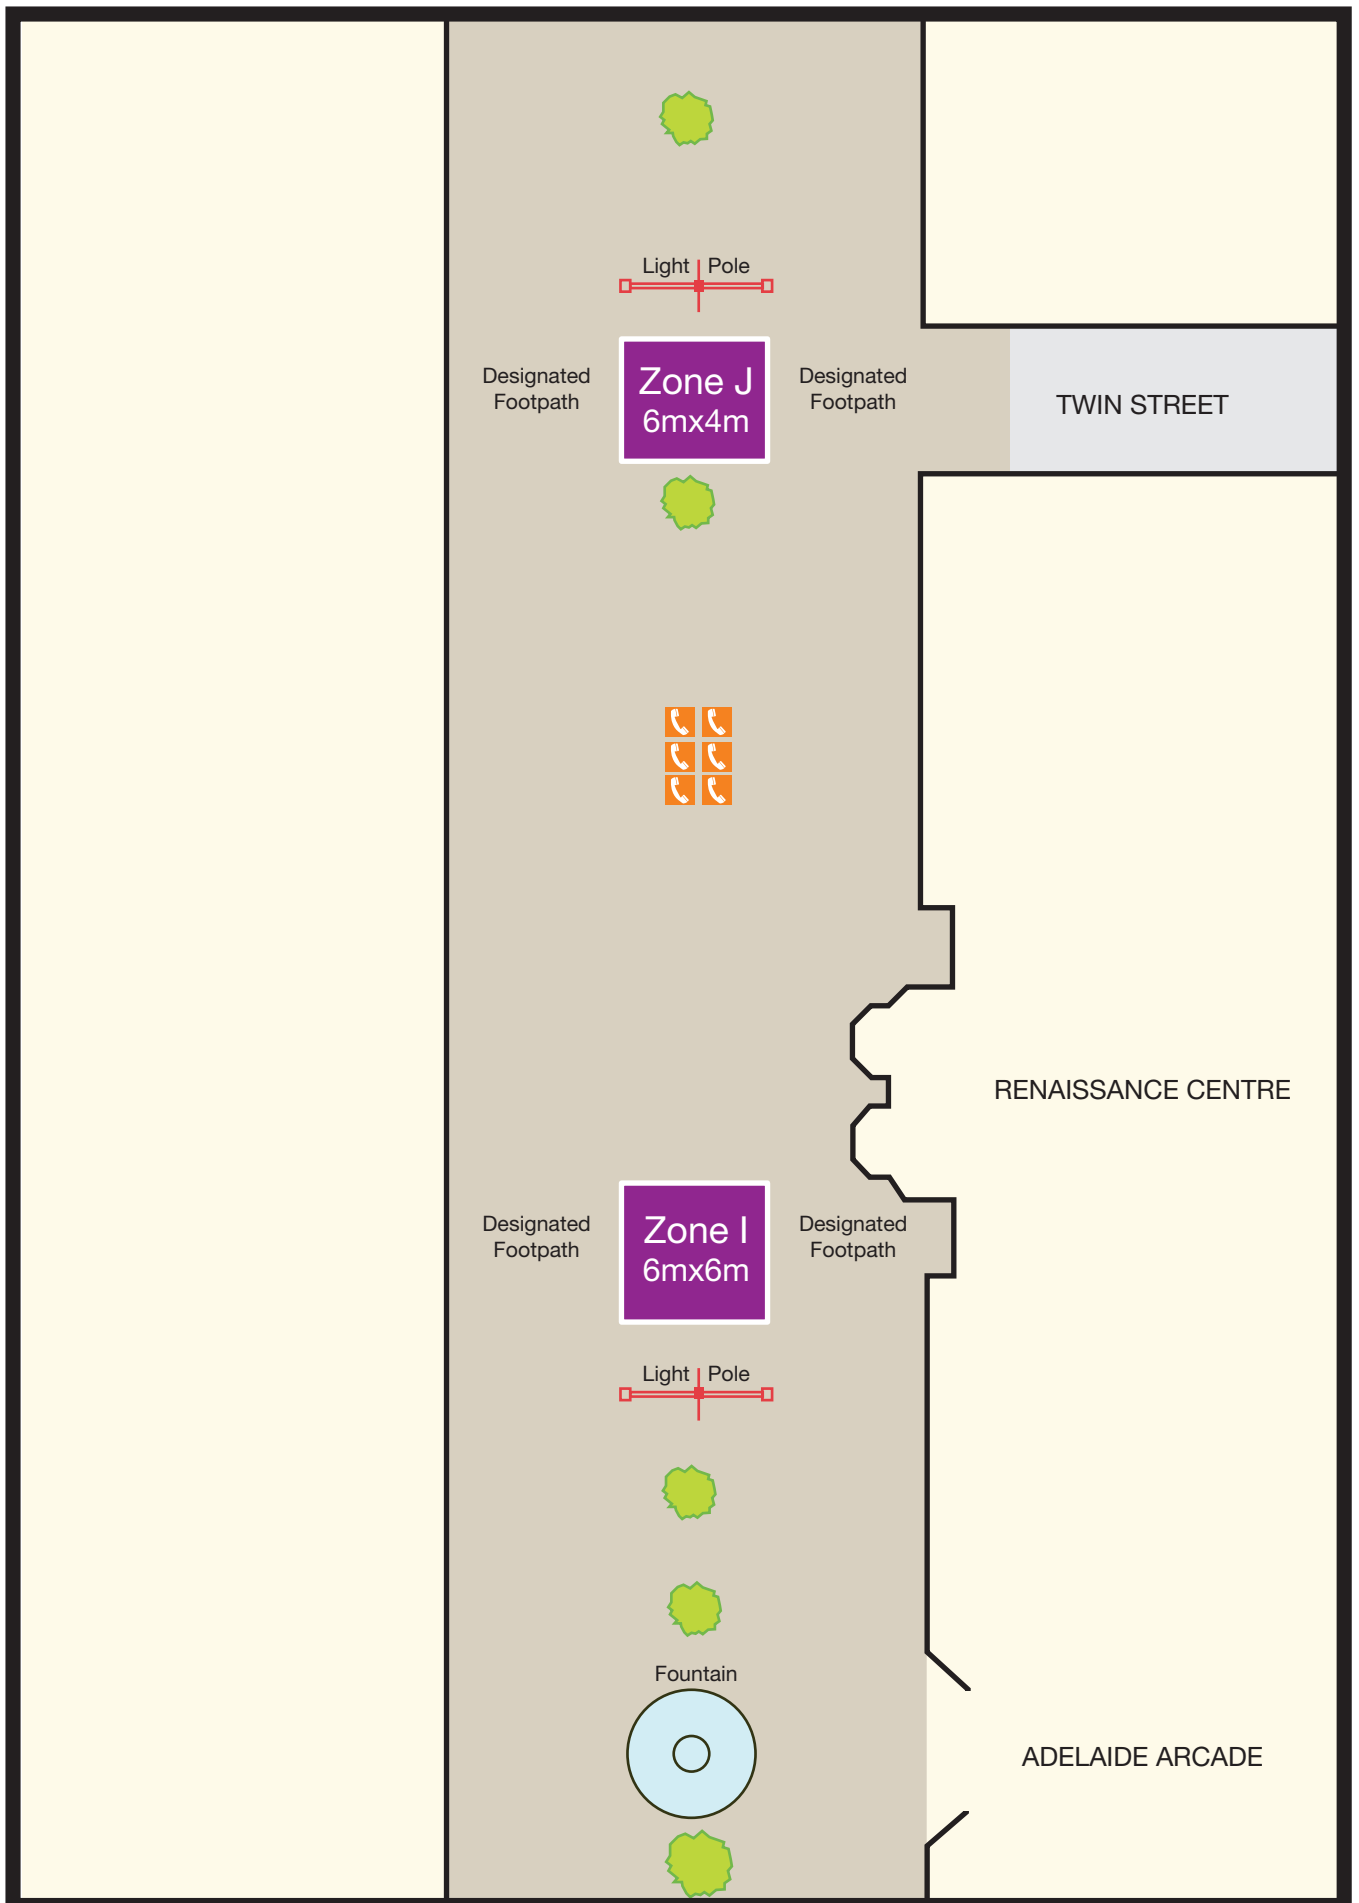

ZONES FOR HIRE

- Zone A ▶ Lush/My Size (6x4m)
- Zone B ▶ ZAMELS/James Place (6x6m)
- Zone C ▶ Stephens Place (6x10m)
- Zone D ▶ Rundle Mall Plaza (6x9m)
- Zone E ▶ Gawler Place Canopy (10x10m under canopy)
- Zone F ▶ Francis St (6x10m)
- Zone G ▶ Borders Books/Silver Balls (6x6m)
- Zone H ▶ Charles St (6x10m)
- Zone I ▶ Toys R Us (6x6m)
- Zone J ▶ Twin St (6x4m)
- Zone K ▶ Citi Centre Arcade (6x6m)

- | | | | | | |
|--------------------------|-------------------|----------------|-------------------|----------------------|-----------------|
| Automatic Teller machine | Public telephones | Parking | Baby care room | Tourist information | Tickets |
| Post Office | Taxi rank | Food Courts | Bass outlets | Information bollards | Landmarks |
| Mail Box | Hotels | Public toilets | Wheelchair Access | Garden/parks | Arcades/Centres |

ZONE E - GAWLER PLACE CANOPY

PULTENEY STREET

Designated
Footpath

Designated
Footpath