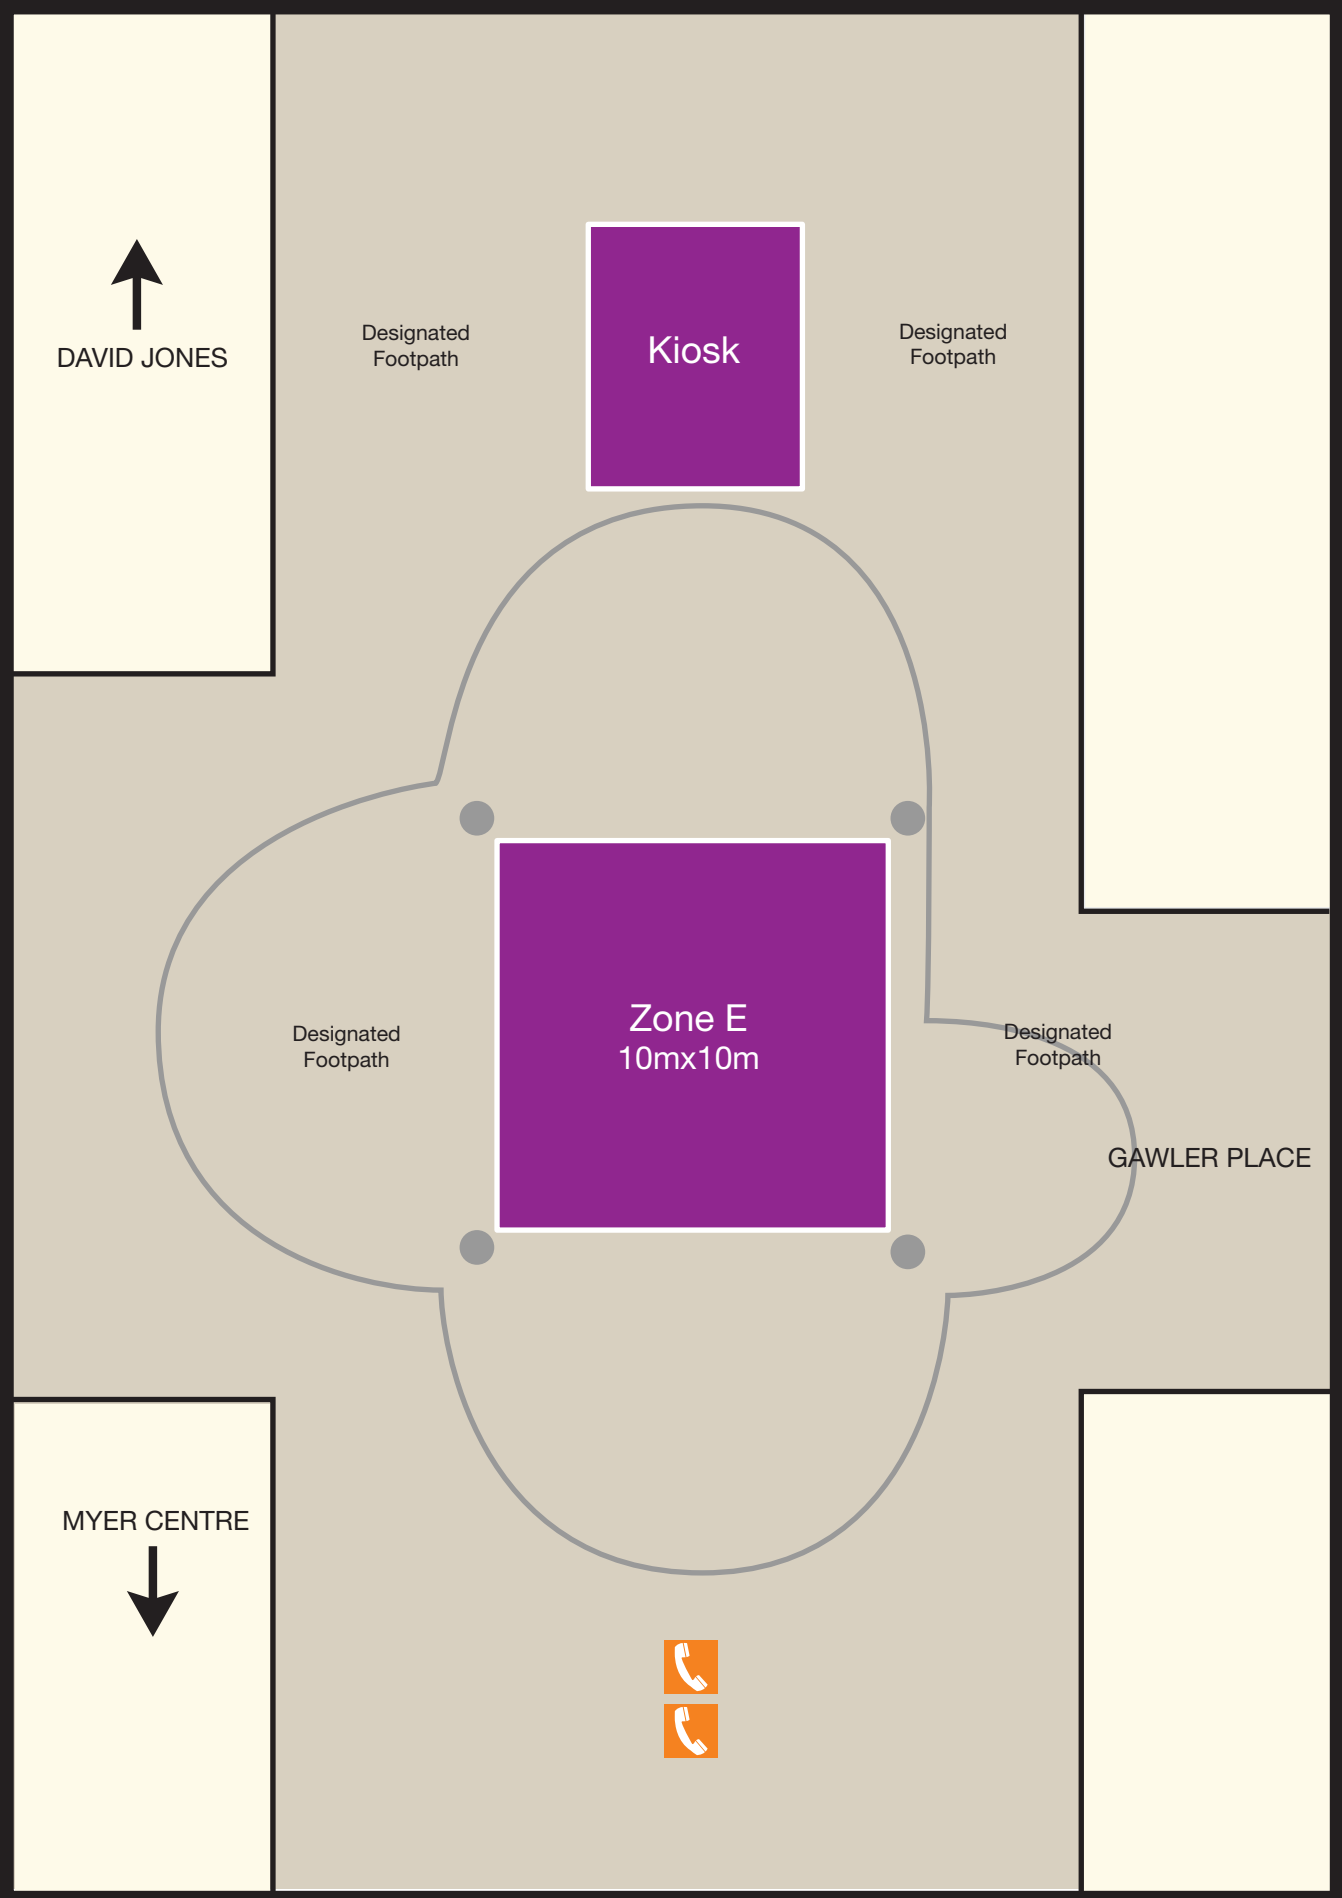

ZONES FOR HIRE

- Zone A ▶ Lush/My Size (6x4m)
- Zone B ▶ ZAMELS/James Place (6x6m)
- Zone C ▶ Stephens Place (6x10m)
- Zone D ▶ Rundle Mall Plaza (6x9m)
- Zone E ▶ Gawler Place Canopy (10x10m under canopy)
- Zone F ▶ Francis St (6x10m)
- Zone G ▶ Borders Books/Silver Balls (6x6m)
- Zone H ▶ Charles St (6x10m)
- Zone I ▶ Toys R Us (6x6m)
- Zone J ▶ Twin St (6x4m)
- Zone K ▶ Citi Centre Arcade (6x6m)

- | | | | | | |
|--------------------------|-------------------|----------------|-------------------|----------------------|-----------------|
| Automatic Teller machine | Public telephones | Parking | Baby care room | Tourist information | Tickets |
| Post Office | Taxi rank | Food Courts | Bass outlets | Information bollards | Landmarks |
| Mail Box | Hotels | Public toilets | Wheelchair Access | Garden/parks | Arcades/Centres |

ZONE E - GAWLER PLACE CANOPY

PULTENEY STREET

Designated
Footpath

Designated
Footpath