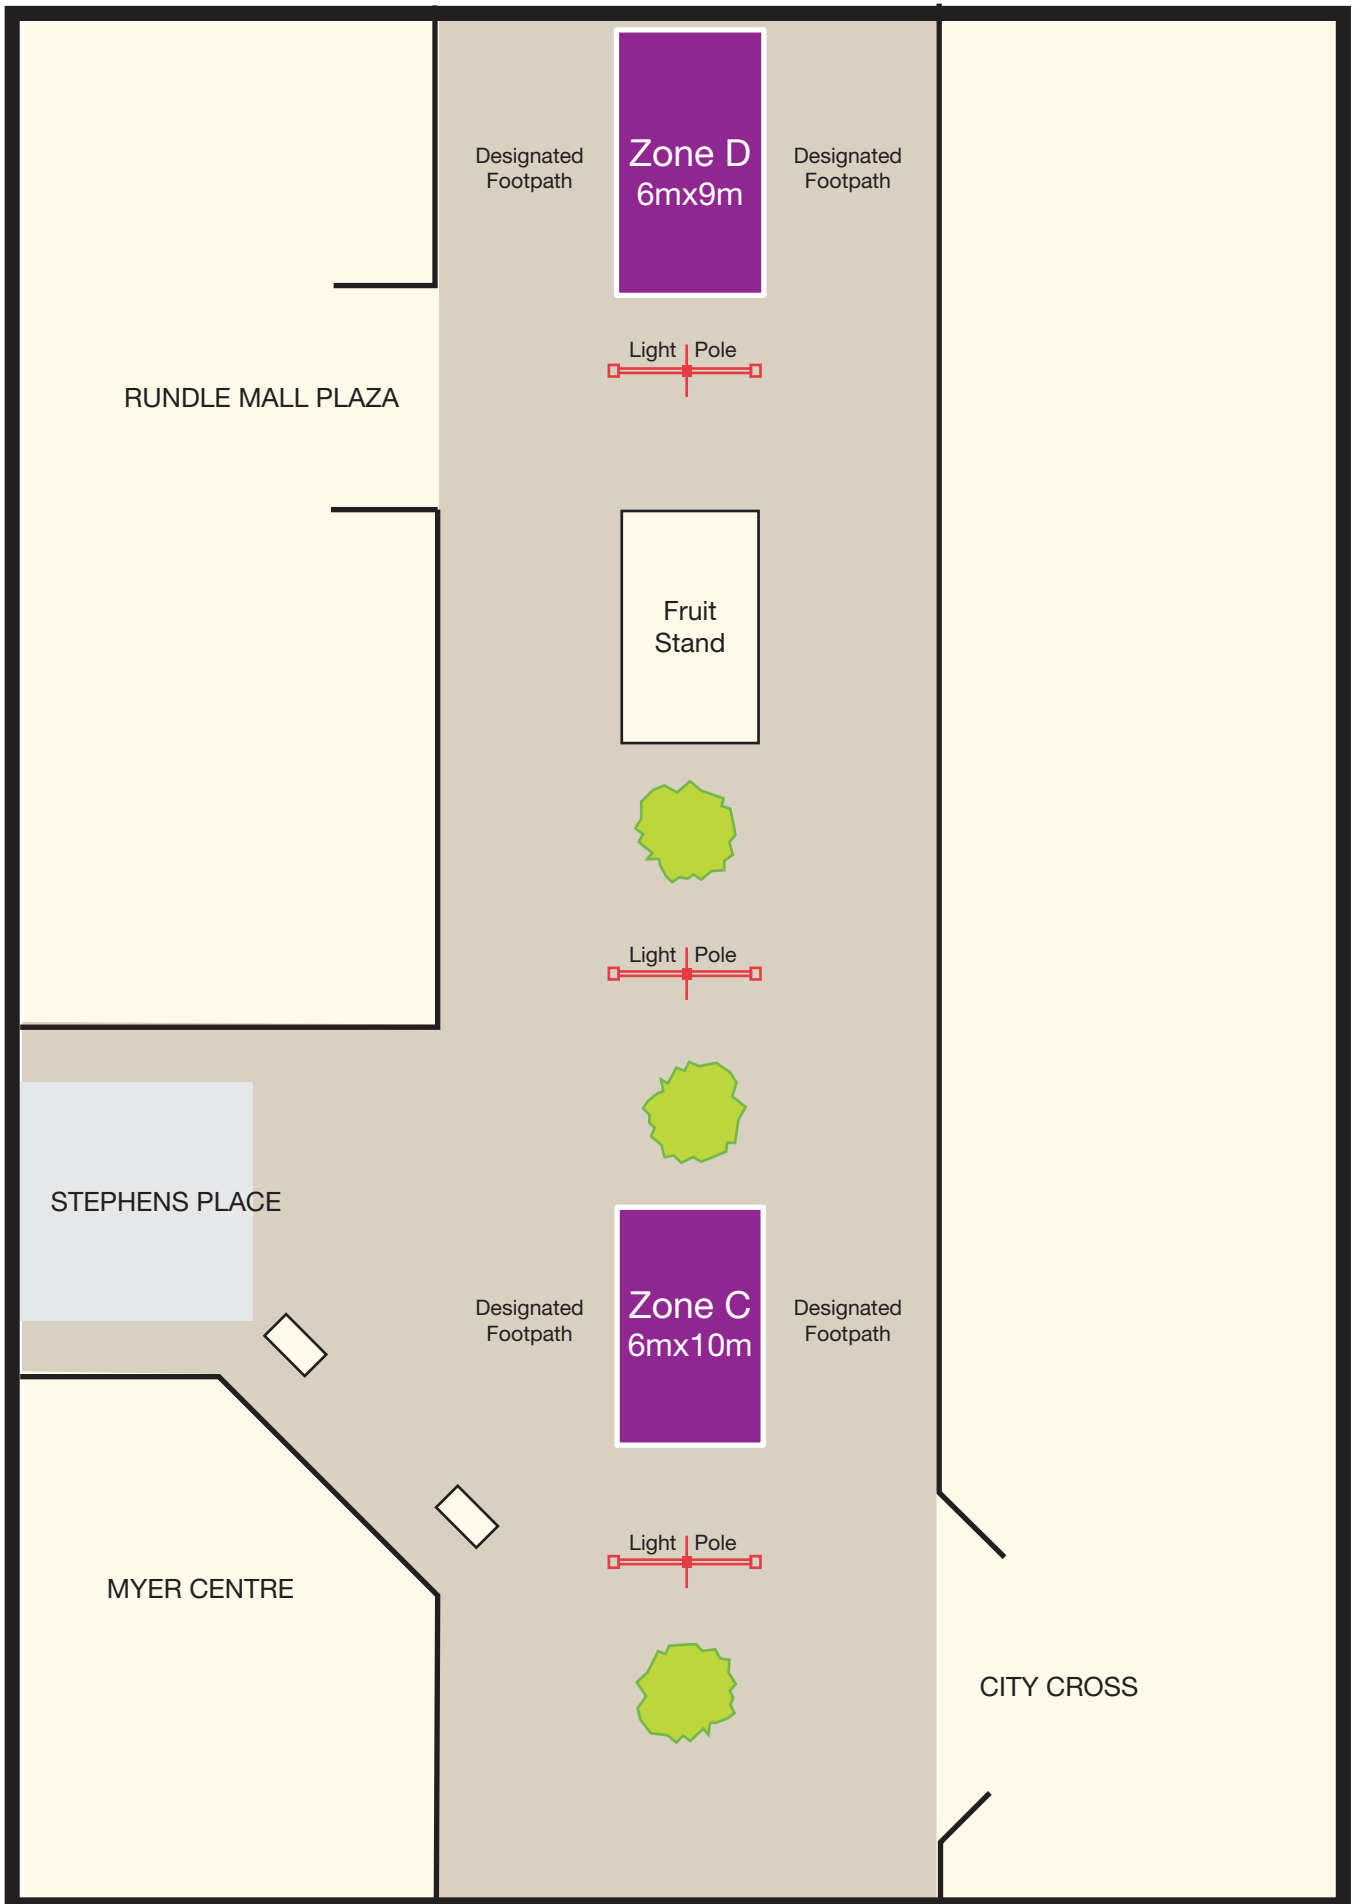

ZONES FOR HIRE

- Zone A ▶ Lush/My Size (6x4m)
- Zone B ▶ ZAMELS/James Place (6x6m)
- Zone C ▶ Stephens Place (6x10m)
- Zone D ▶ Rundle Mall Plaza (6x9m)
- Zone E ▶ Gawler Place Canopy (10x10m under canopy)
- Zone F ▶ Francis St (6x10m)
- Zone G ▶ Borders Books/Silver Balls (6x6m)
- Zone H ▶ Charles St (6x10m)
- Zone I ▶ Toys R Us (6x6m)
- Zone J ▶ Twin St (6x4m)
- Zone K ▶ Citi Centre Arcade (6x6m)

- | | | | | | |
|--------------------------|-------------------|----------------|-------------------|----------------------|-----------------|
| Automatic Teller machine | Public telephones | Parking | Baby care room | Tourist information | Tickets |
| Post Office | Taxi rank | Food Courts | Bass outlets | Information bollards | Landmarks |
| Mail Box | Hotels | Public toilets | Wheelchair Access | Garden/parks | Arcades/Centres |

ZONE E - GAWLER PLACE CANOPY

PULTENEY STREET

Designated
Footpath

Designated
Footpath