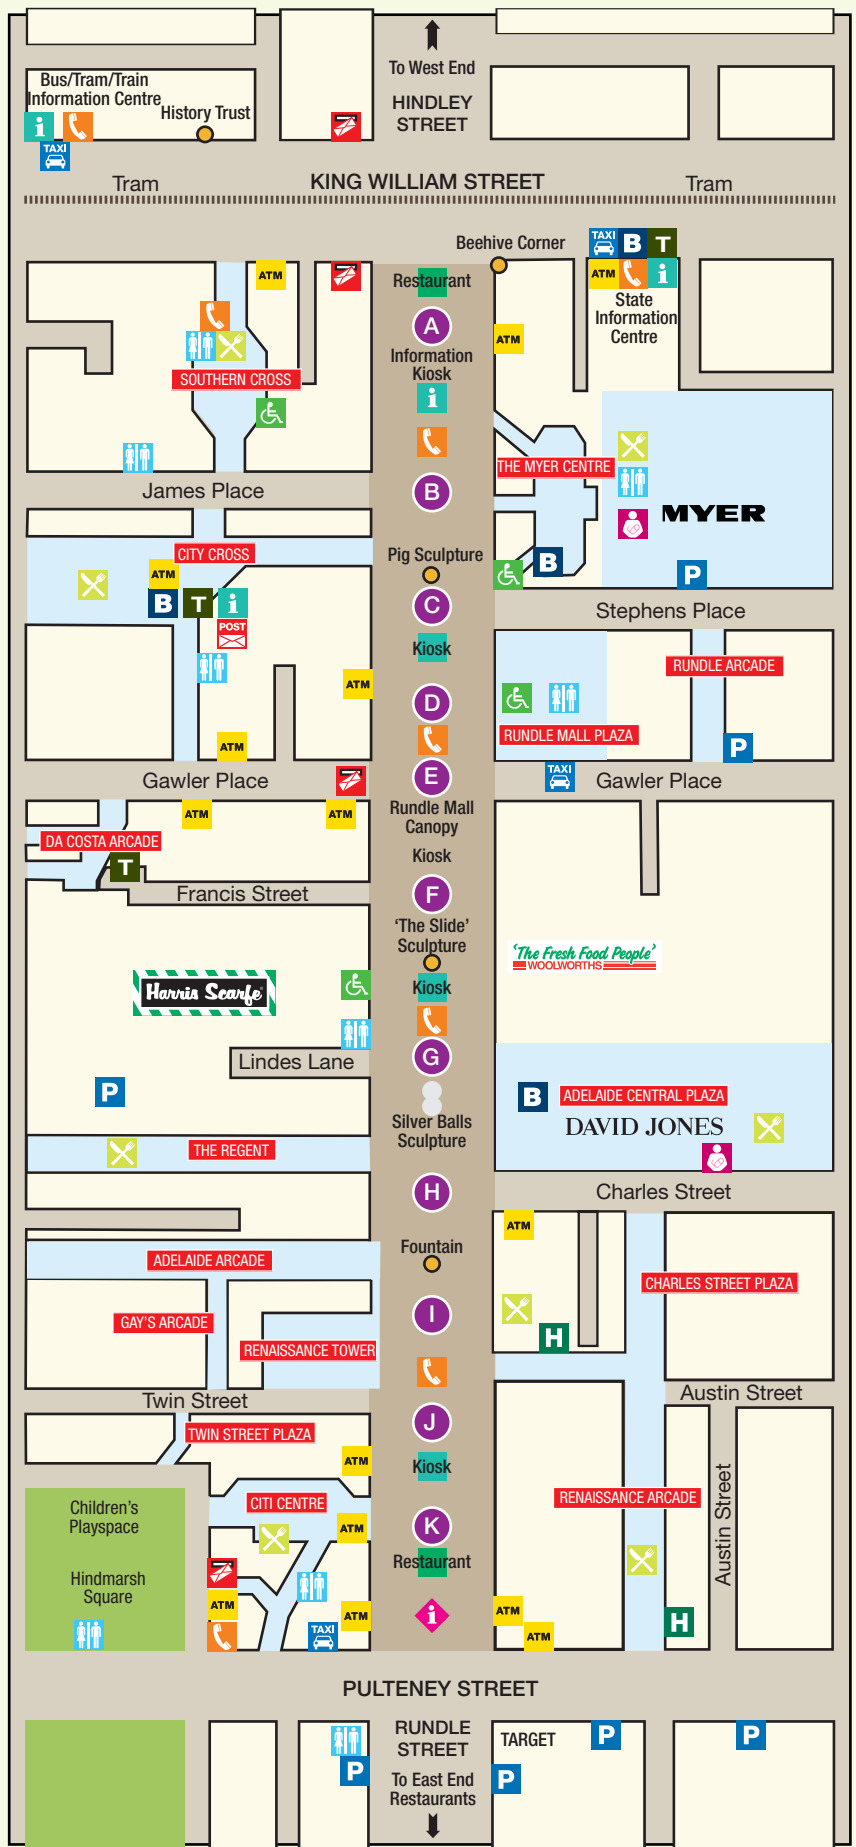

ZONES FOR HIRE

- Zone A ▶ Lush/My Size (6x4m)
- Zone B ▶ ZAMELS/James Place (6x6m)
- Zone C ▶ Stephens Place (6x10m)
- Zone D ▶ Rundle Mall Plaza (6x9m)
- Zone E ▶ Gawler Place Canopy (10x10m under canopy)
- Zone F ▶ Francis St (6x10m)
- Zone G ▶ Borders Books/Silver Balls (6x6m)
- Zone H ▶ Charles St (6x10m)
- Zone I ▶ Toys R Us (6x6m)
- Zone J ▶ Twin St (6x4m)
- Zone K ▶ Citi Centre Arcade (6x6m)

- | | | | | | |
|--------------------------|-------------------|----------------|-------------------|----------------------|-----------------|
| Automatic Teller machine | Public telephones | Parking | Baby care room | Tourist information | Tickets |
| Post Office | Taxi rank | Food Courts | Bass outlets | Information bollards | Landmarks |
| Mail Box | Hotels | Public toilets | Wheelchair Access | Garden/parks | Arcades/Centres |

ZONE E - GAWLER PLACE CANOPY

PULTENEY STREET

Designated
Footpath

Designated
Footpath