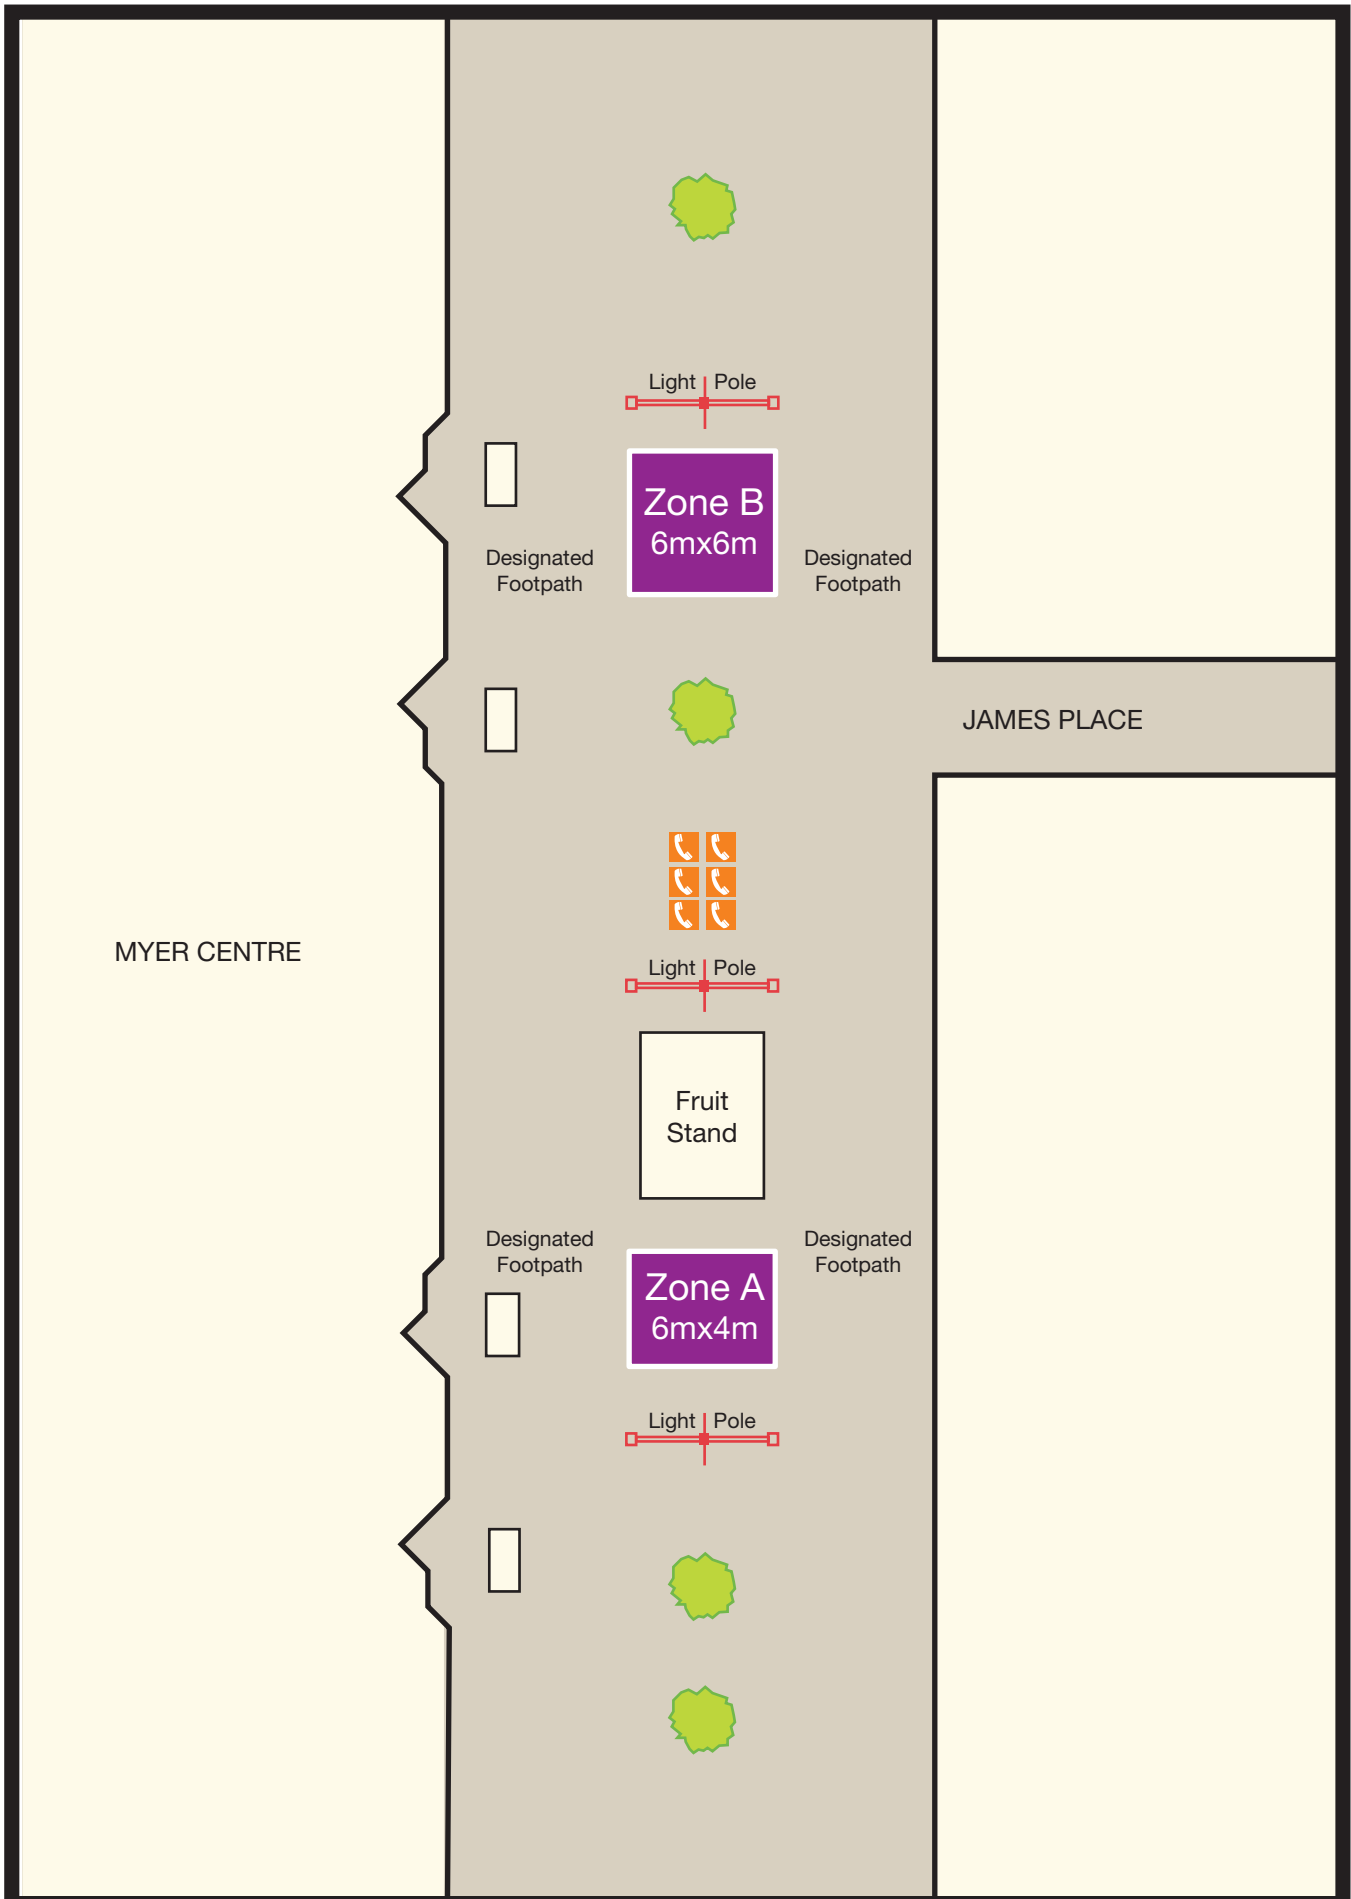

ZONES FOR HIRE

- Zone A ▶ Lush/My Size (6x4m)
- Zone B ▶ ZAMELS/James Place (6x6m)
- Zone C ▶ Stephens Place (6x10m)
- Zone D ▶ Rundle Mall Plaza (6x9m)
- Zone E ▶ Gawler Place Canopy (10x10m under canopy)
- Zone F ▶ Francis St (6x10m)
- Zone G ▶ Borders Books/Silver Balls (6x6m)
- Zone H ▶ Charles St (6x10m)
- Zone I ▶ Toys R Us (6x6m)
- Zone J ▶ Twin St (6x4m)
- Zone K ▶ Citi Centre Arcade (6x6m)

- | | | | | | |
|--------------------------|-------------------|----------------|-------------------|----------------------|-----------------|
| Automatic Teller machine | Public telephones | Parking | Baby care room | Tourist information | Tickets |
| Post Office | Taxi rank | Food Courts | Bass outlets | Information bollards | Landmarks |
| Mail Box | Hotels | Public toilets | Wheelchair Access | Garden/parks | Arcades/Centres |

ZONE E - GAWLER PLACE CANOPY

PULTENEY STREET

Designated
Footpath

Designated
Footpath