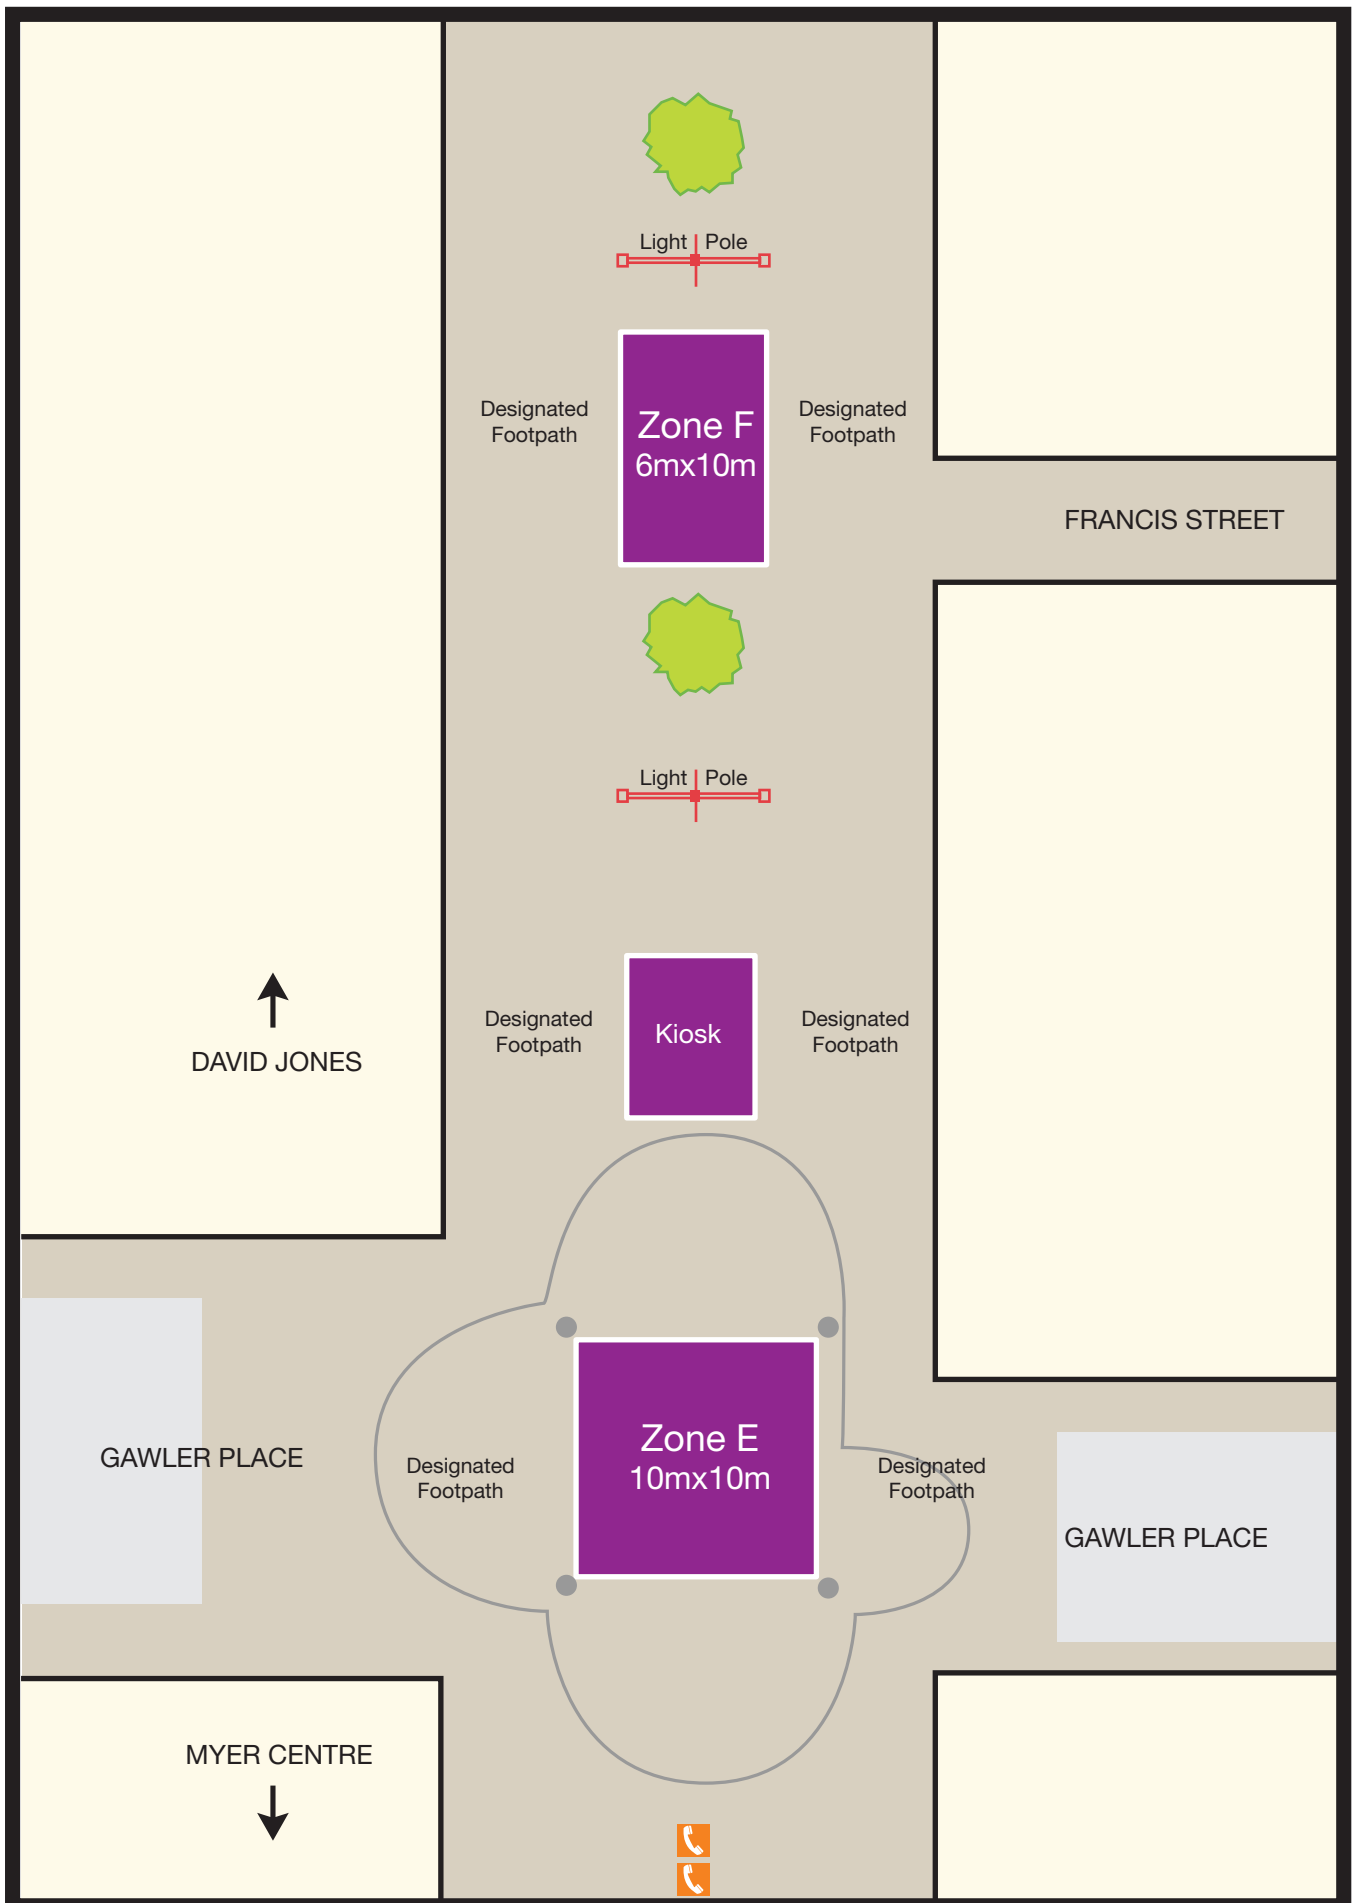

ZONES FOR HIRE

- Zone A ▶ Lush/My Size (6x4m)
- Zone B ▶ ZAMELS/James Place (6x6m)
- Zone C ▶ Stephens Place (6x10m)
- Zone D ▶ Rundle Mall Plaza (6x9m)
- Zone E ▶ Gawler Place Canopy (10x10m under canopy)
- Zone F ▶ Francis St (6x10m)
- Zone G ▶ Borders Books/Silver Balls (6x6m)
- Zone H ▶ Charles St (6x10m)
- Zone I ▶ Toys R Us (6x6m)
- Zone J ▶ Twin St (6x4m)
- Zone K ▶ Citi Centre Arcade (6x6m)

- | | | | | | |
|--------------------------|-------------------|----------------|-------------------|----------------------|-----------------|
| Automatic Teller machine | Public telephones | Parking | Baby care room | Tourist information | Tickets |
| Post Office | Taxi rank | Food Courts | Bass outlets | Information bollards | Landmarks |
| Mail Box | Hotels | Public toilets | Wheelchair Access | Garden/parks | Arcades/Centres |

ZONE E - GAWLER PLACE CANOPY

PULTENEY STREET

Designated
Footpath

Designated
Footpath